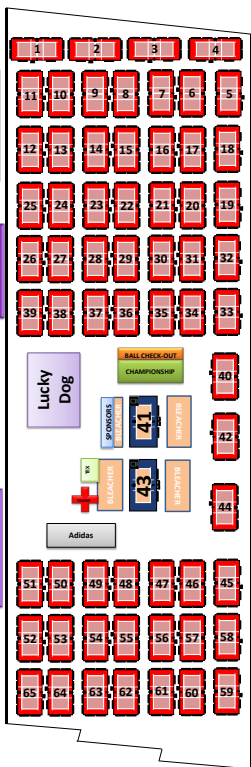

COURT LAYOUT

Las Vegas Convention Center

Las Vegas Convention Center

North Halls Cts 66 - 87