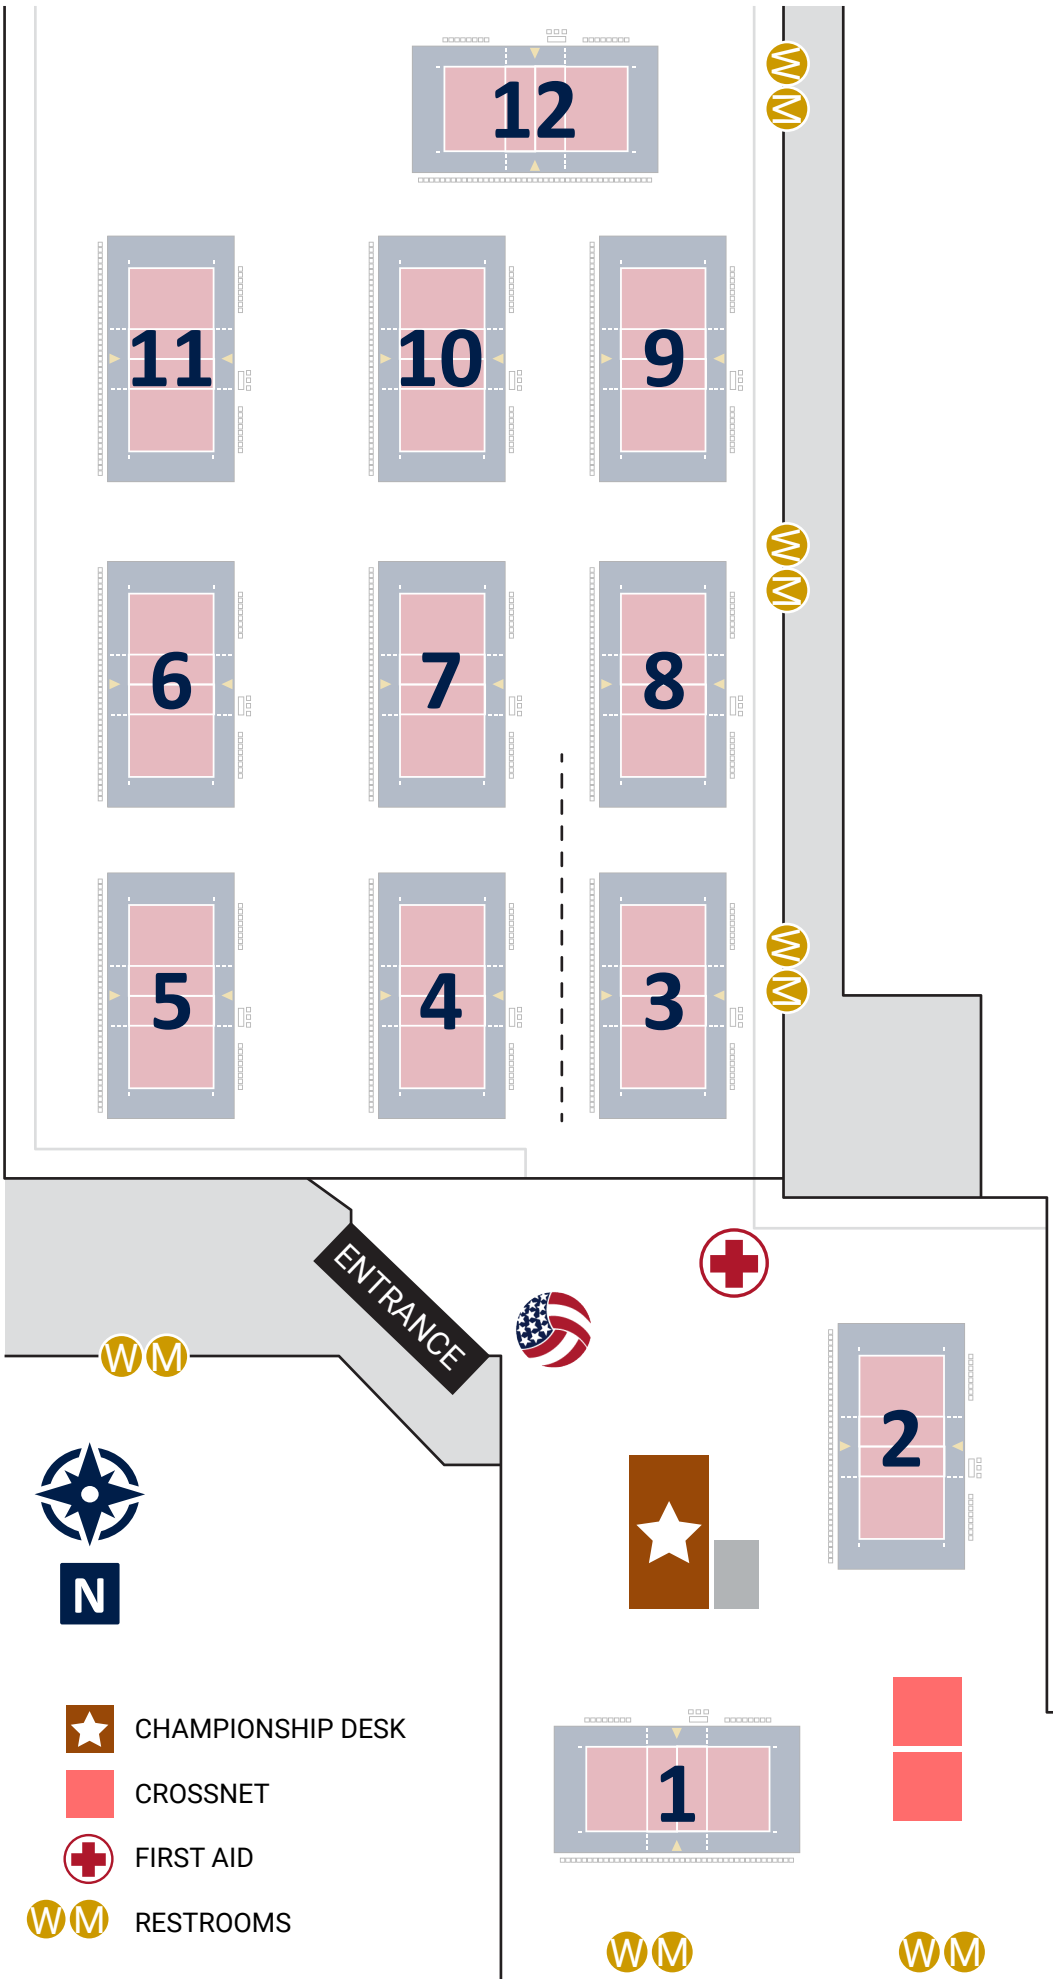

SALT PALACE CONVENTION CENTER

Hall C

Hall B

Hall A

Hall 1

WM

WM

 CHAMPIONSHIP DESK

 CROSSNET

 FIRST AID

 RESTROOMS