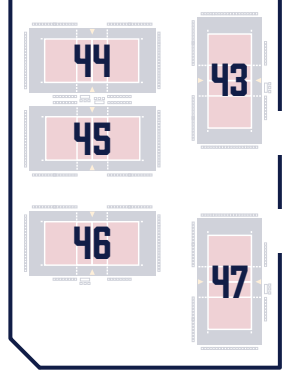

HOWARD STREET

CONWAY STREET

PRATT STREET

SHARP STREET

LEVEL 400: BALLROOM

HOWARD STREET

CONWAY STREET

PRATT STREET

SHARP STREET

- AWARDS
- BALLERTV
- CHAMPIONSHIP DESKS
- ELEVATOR
- ESCALATOR
- FOOD
- MEDICAL
- OFFICIAL USAV EVENT STORE
- RESTROOMS
- TEXAS STAR PHOTOGRAPHY
- USA VOLLEYBALL BOOTH

LEVEL 100: HALLS A-G

CHARLES STREET

PRATT STREET

PERRY STREET

Charles Street Lobby

Event Entrance

BT