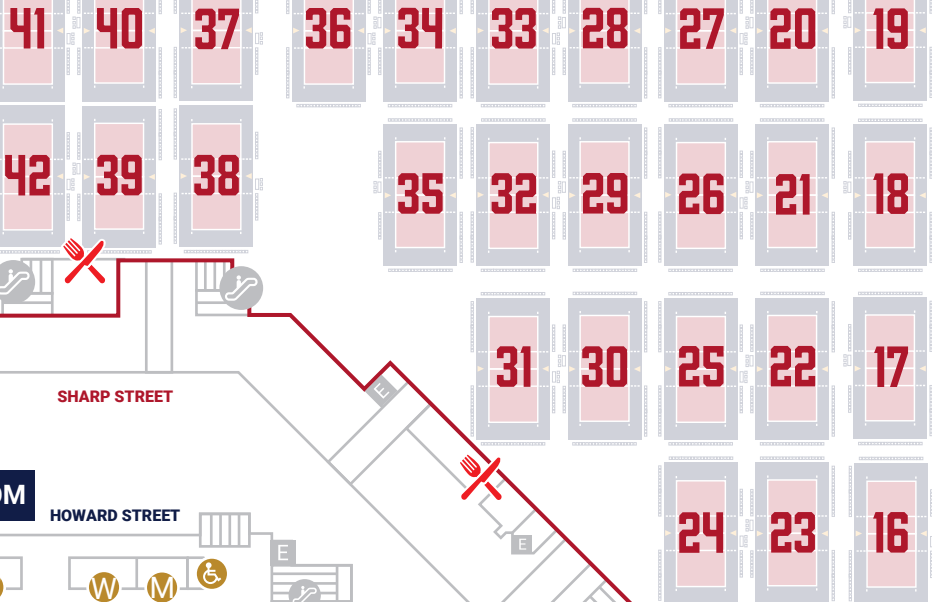

HOWARD STREET

CONWAY STREET

PRATT STREET

SHARP STREET

LEVEL 400: BALLROOM

HOWARD STREET

CONWAY STREET

PRATT STREET

SHARP STREET

-  AWARDS
-  BALLERTV
-  CHAMPIONSHIP DESKS
-  ELEVATOR
-  ESCALATOR
-  FOOD
-  MEDICAL
-  OFFICIAL USAV EVENT STORE
-  RESTROOMS
-  TEXAS STAR PHOTOGRAPHY
-  USA VOLLEYBALL BOOTH

LEVEL 100: HALLS A-G

CHARLES STREET

PRATT STREET

PERRY STREET

Charles Street Lobby

Event Entrance

BT