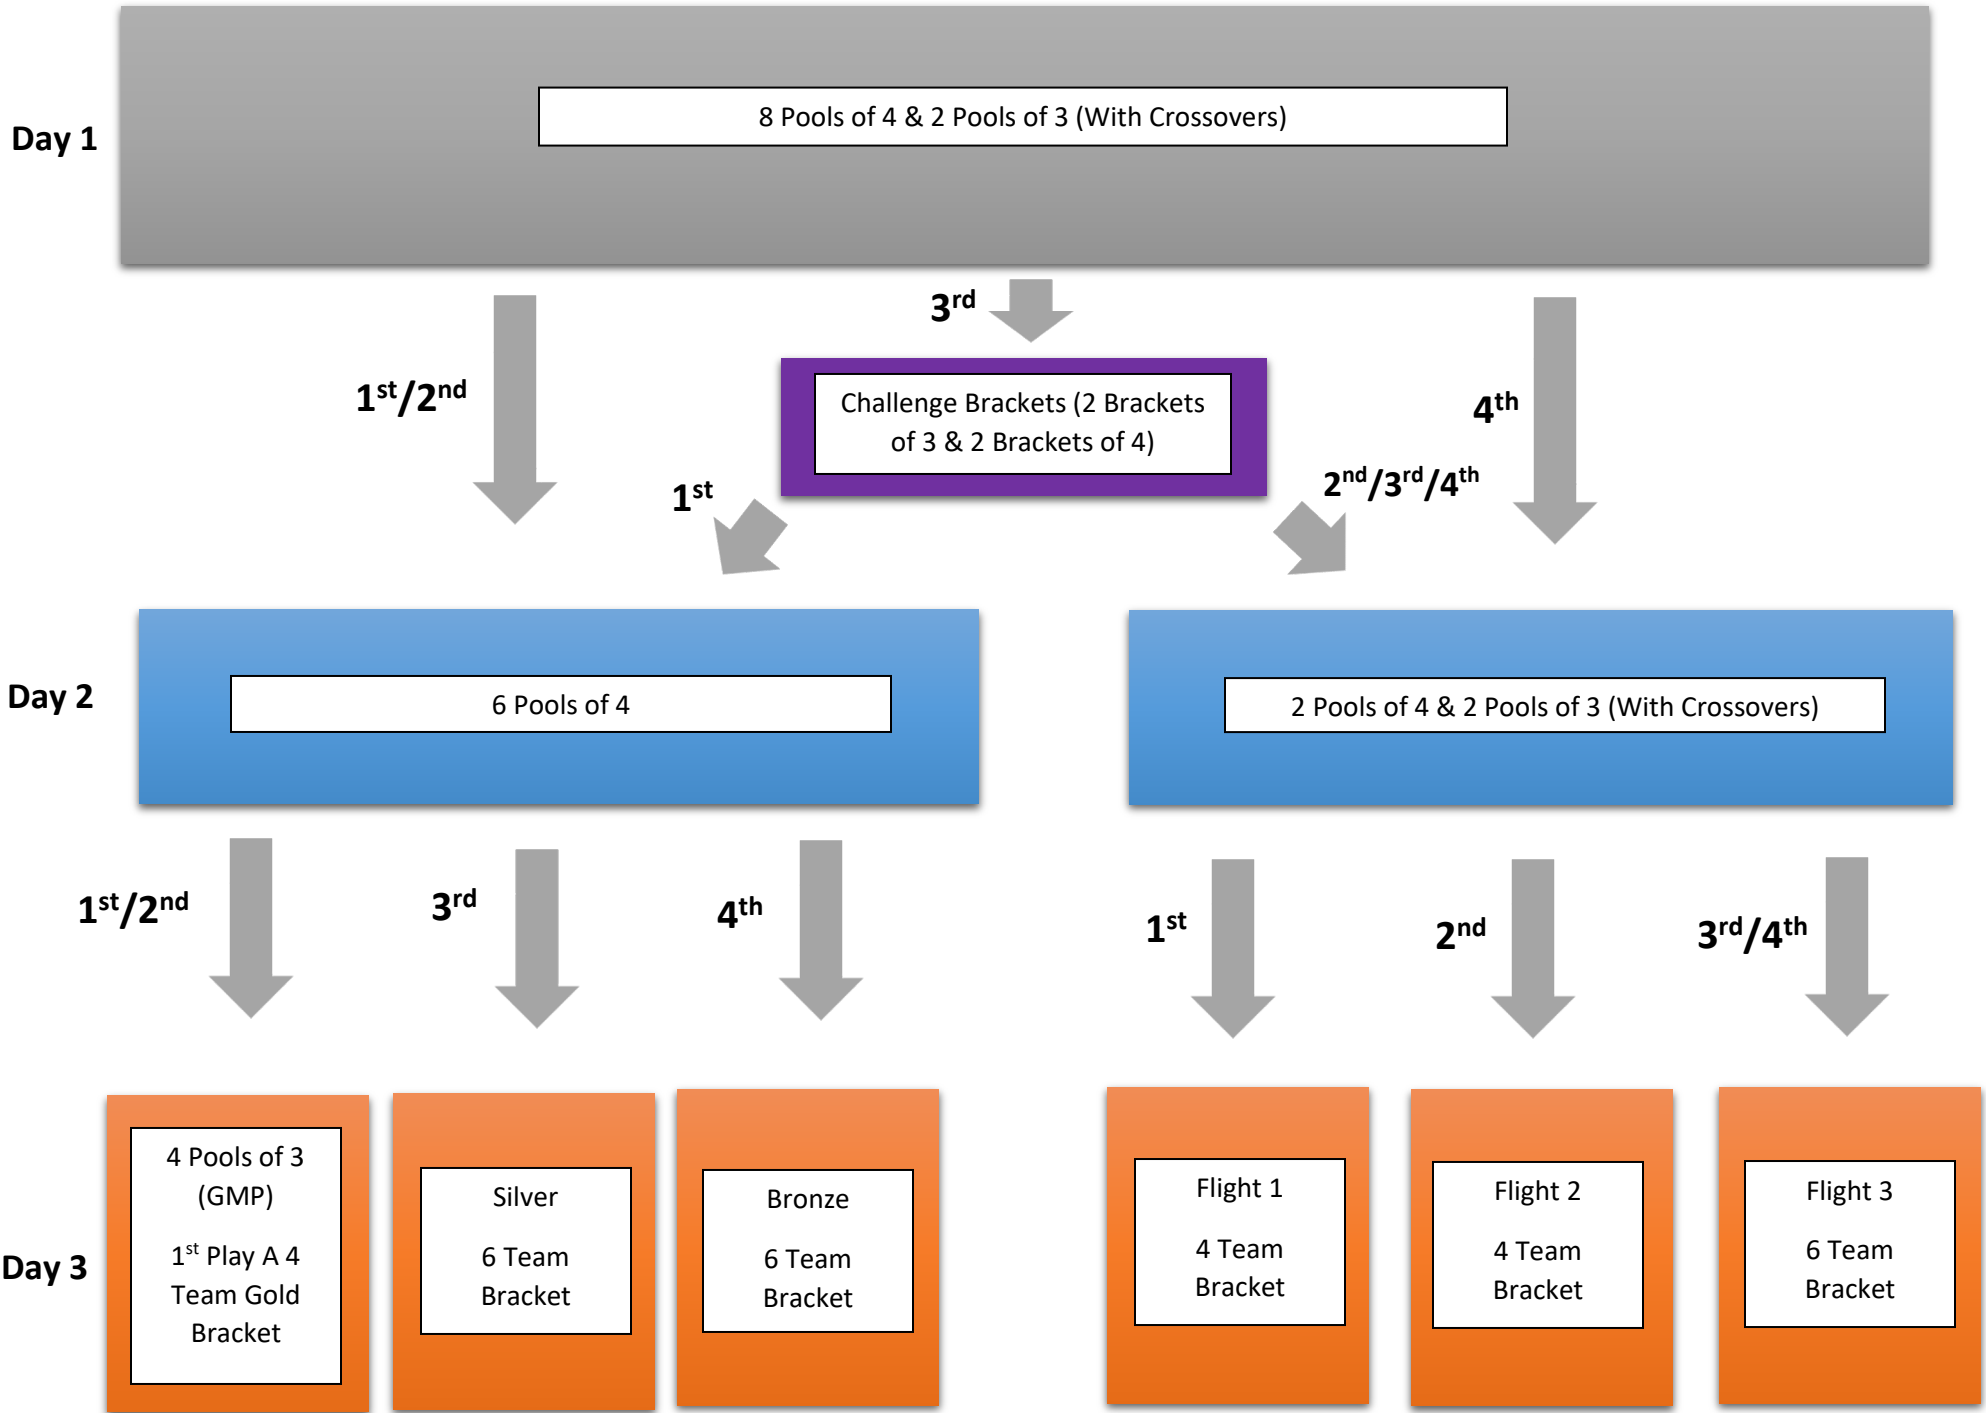

38 Team Open Flow