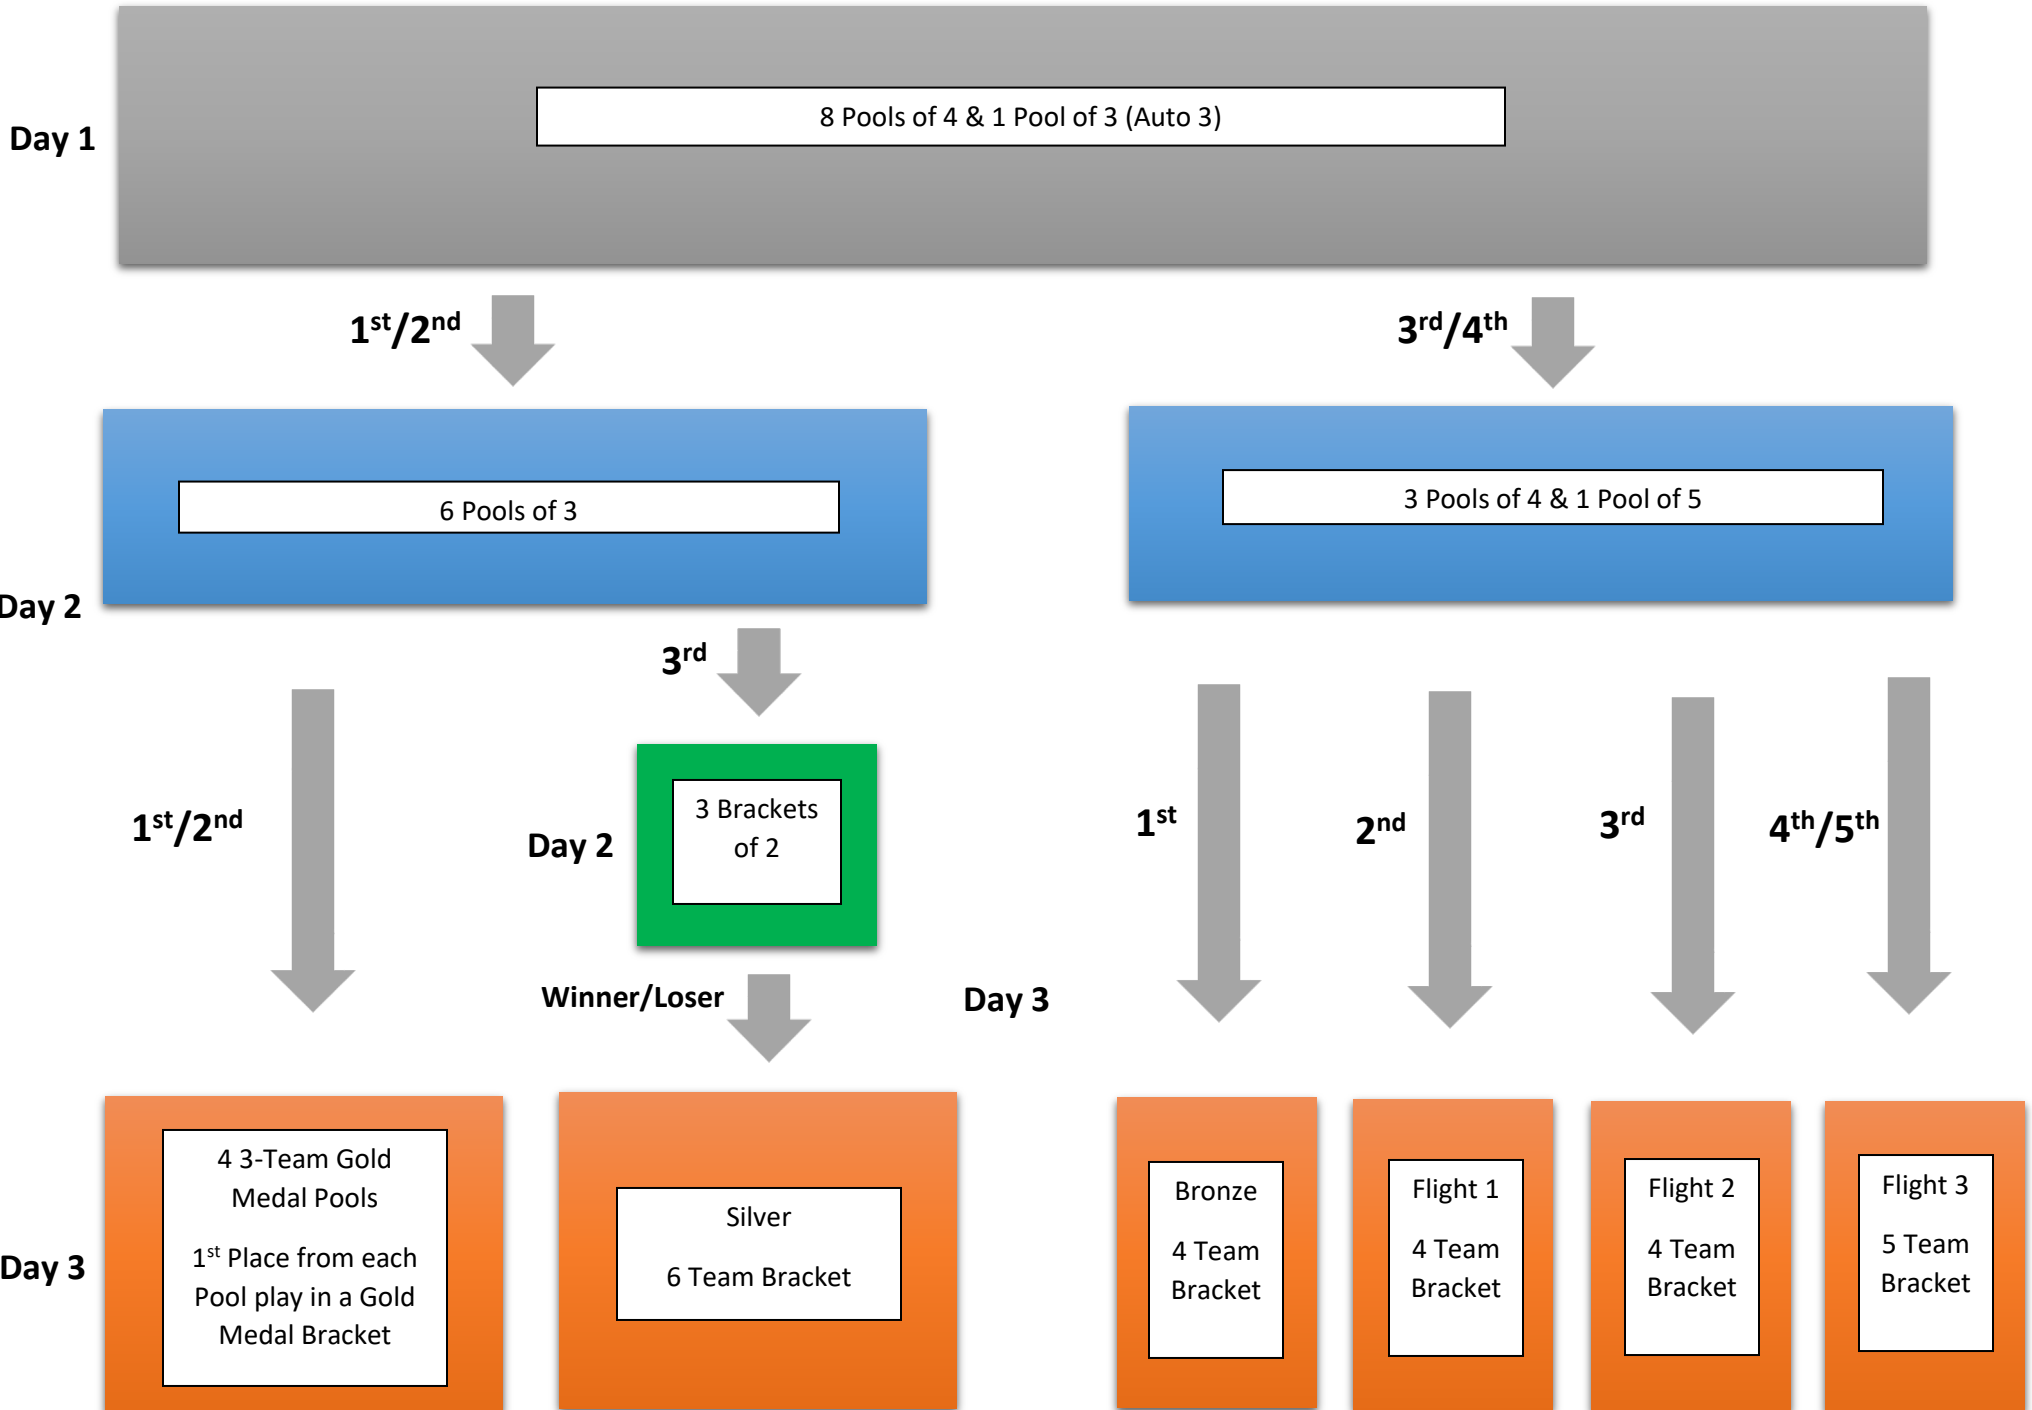

35 Team Open Flow Option 1 (3 Brackets of 2)