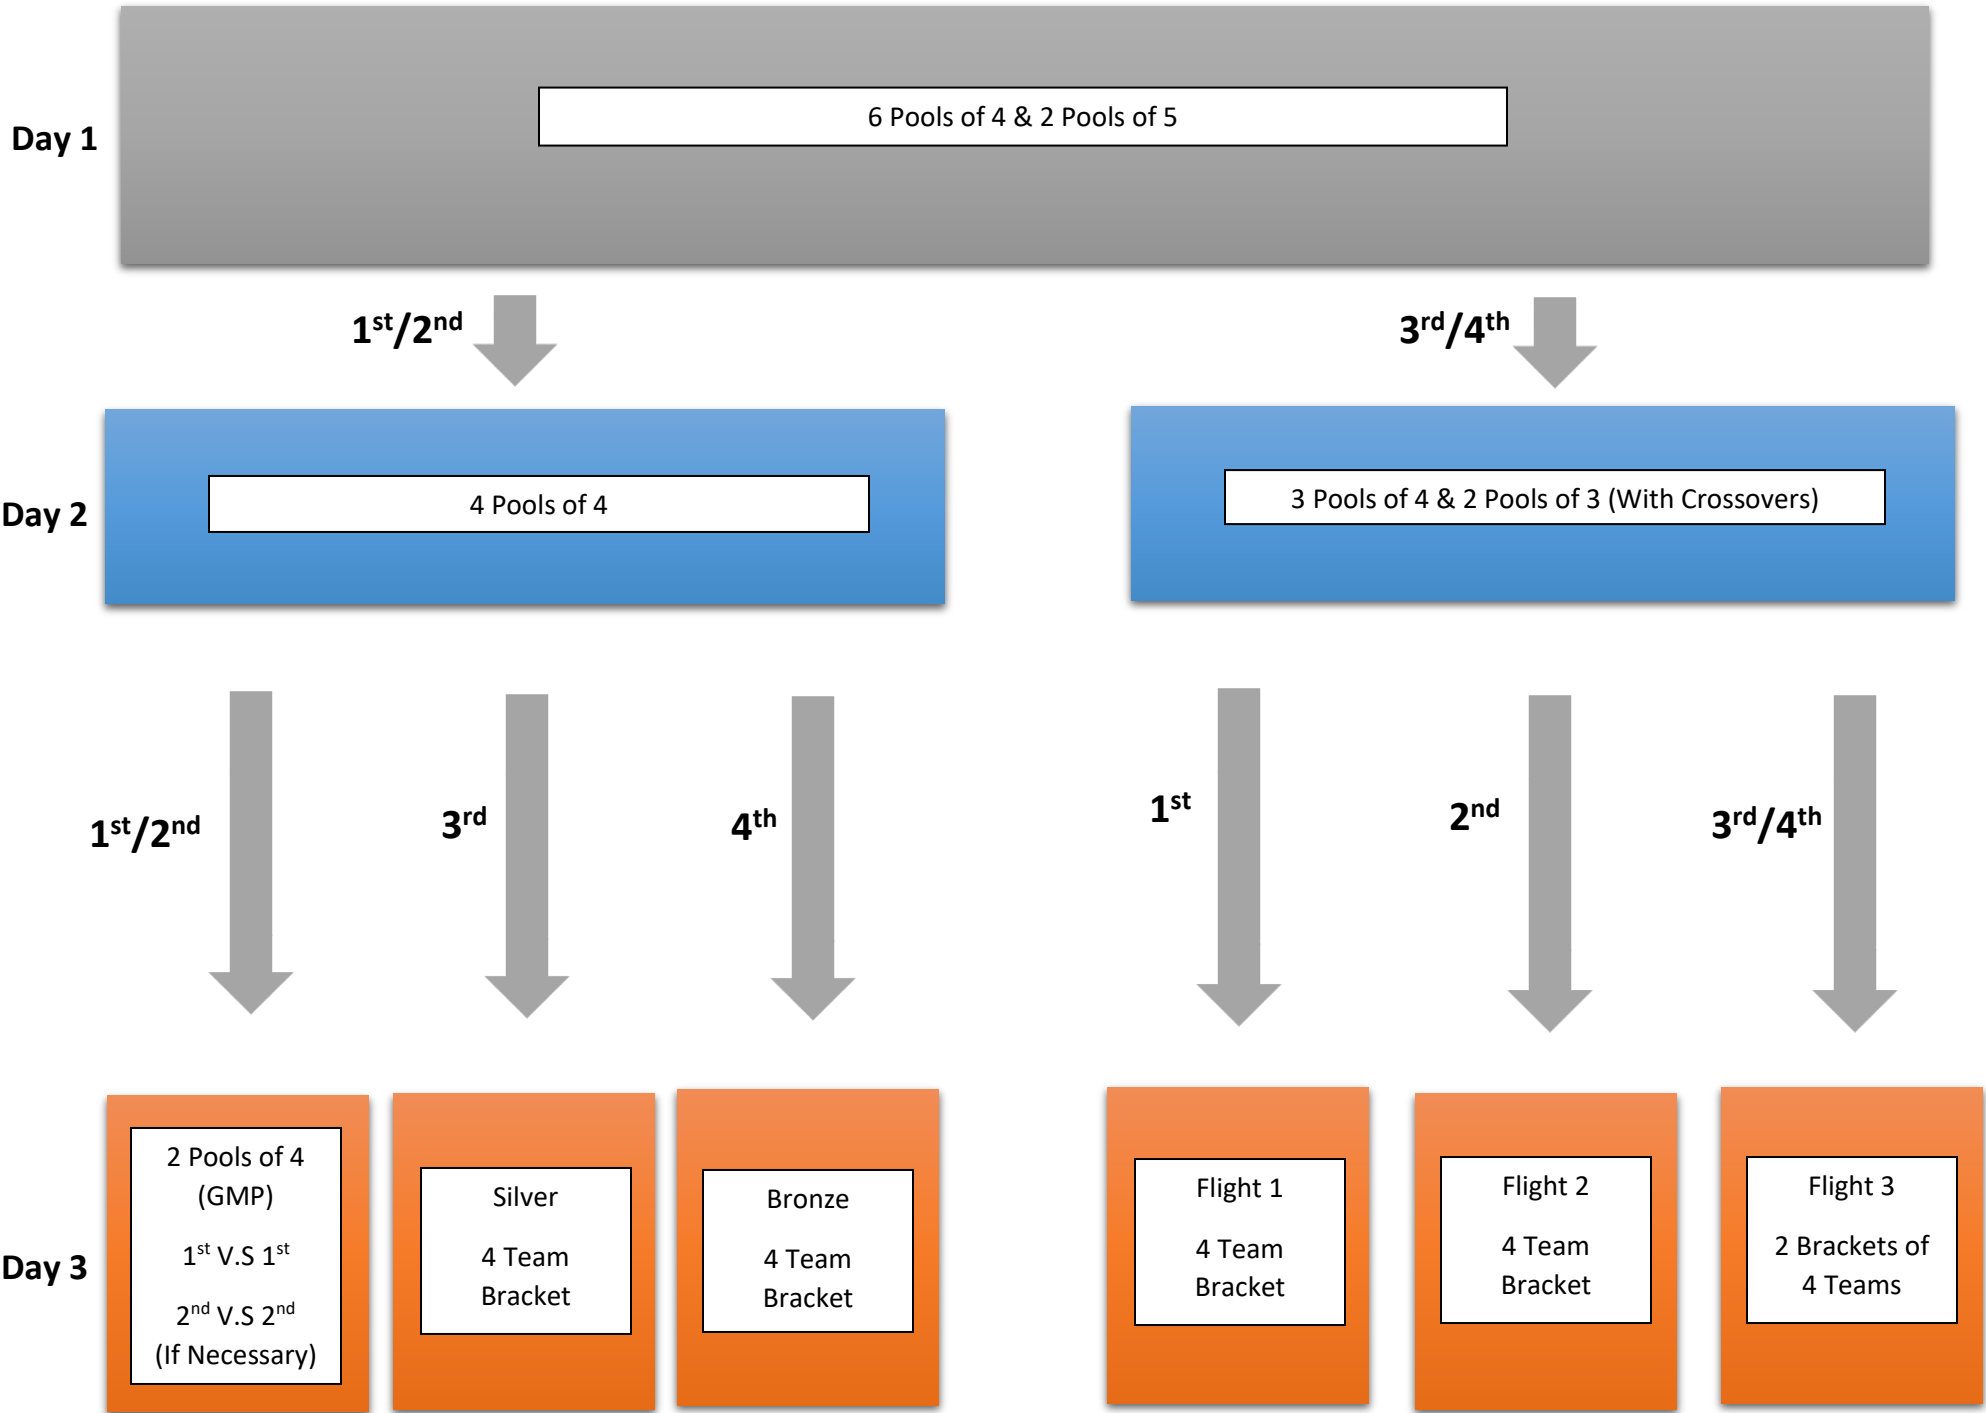

34 Team Open Flow Option 3 (4 Pools of 4)