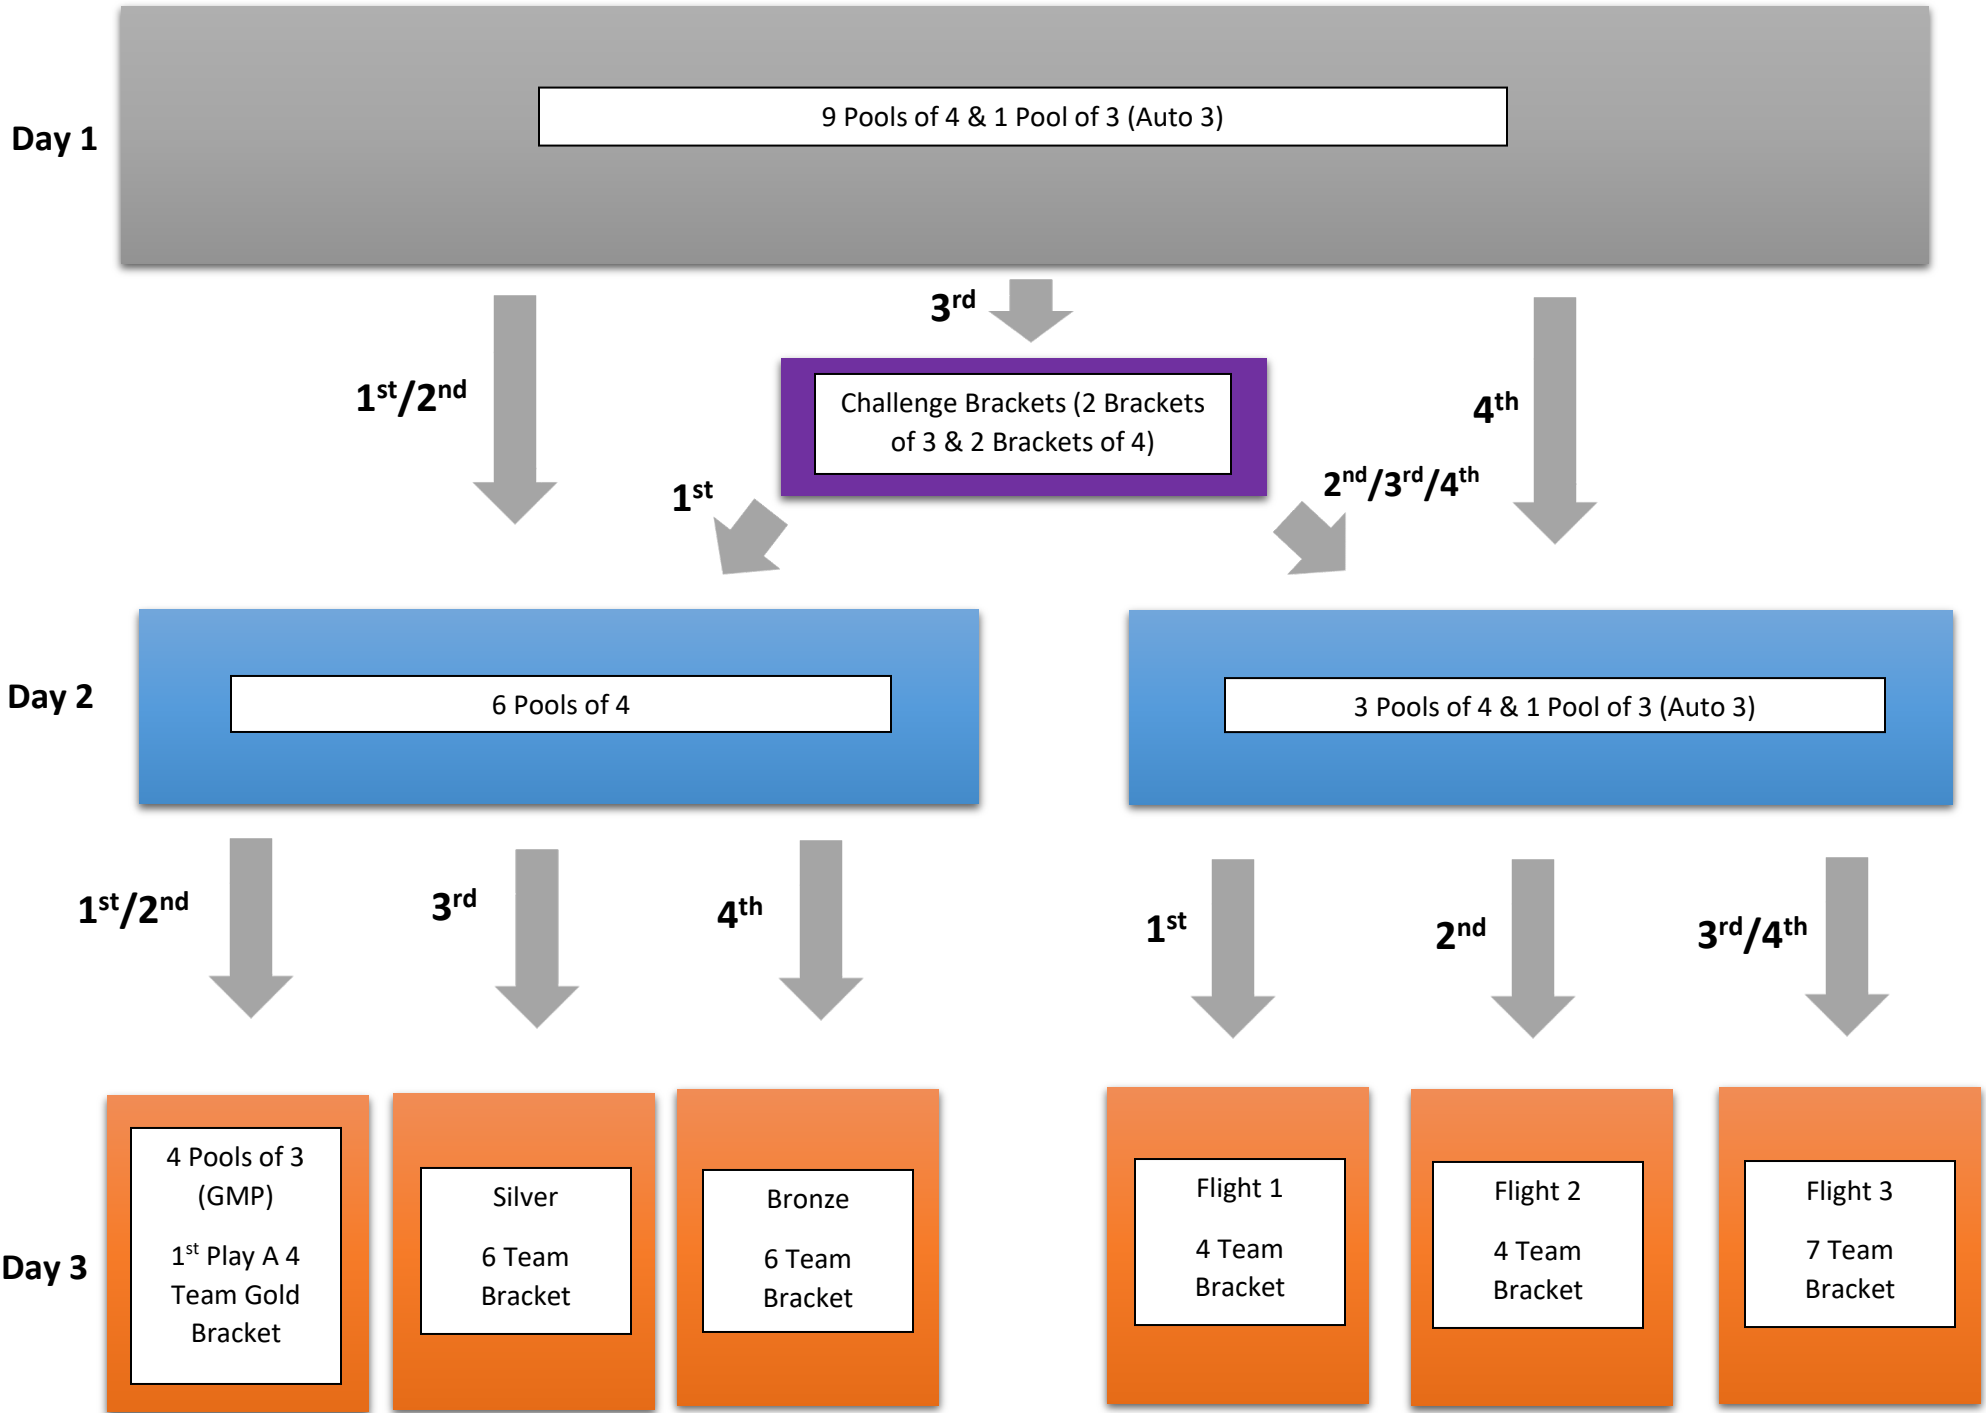

39 Team Open Flow