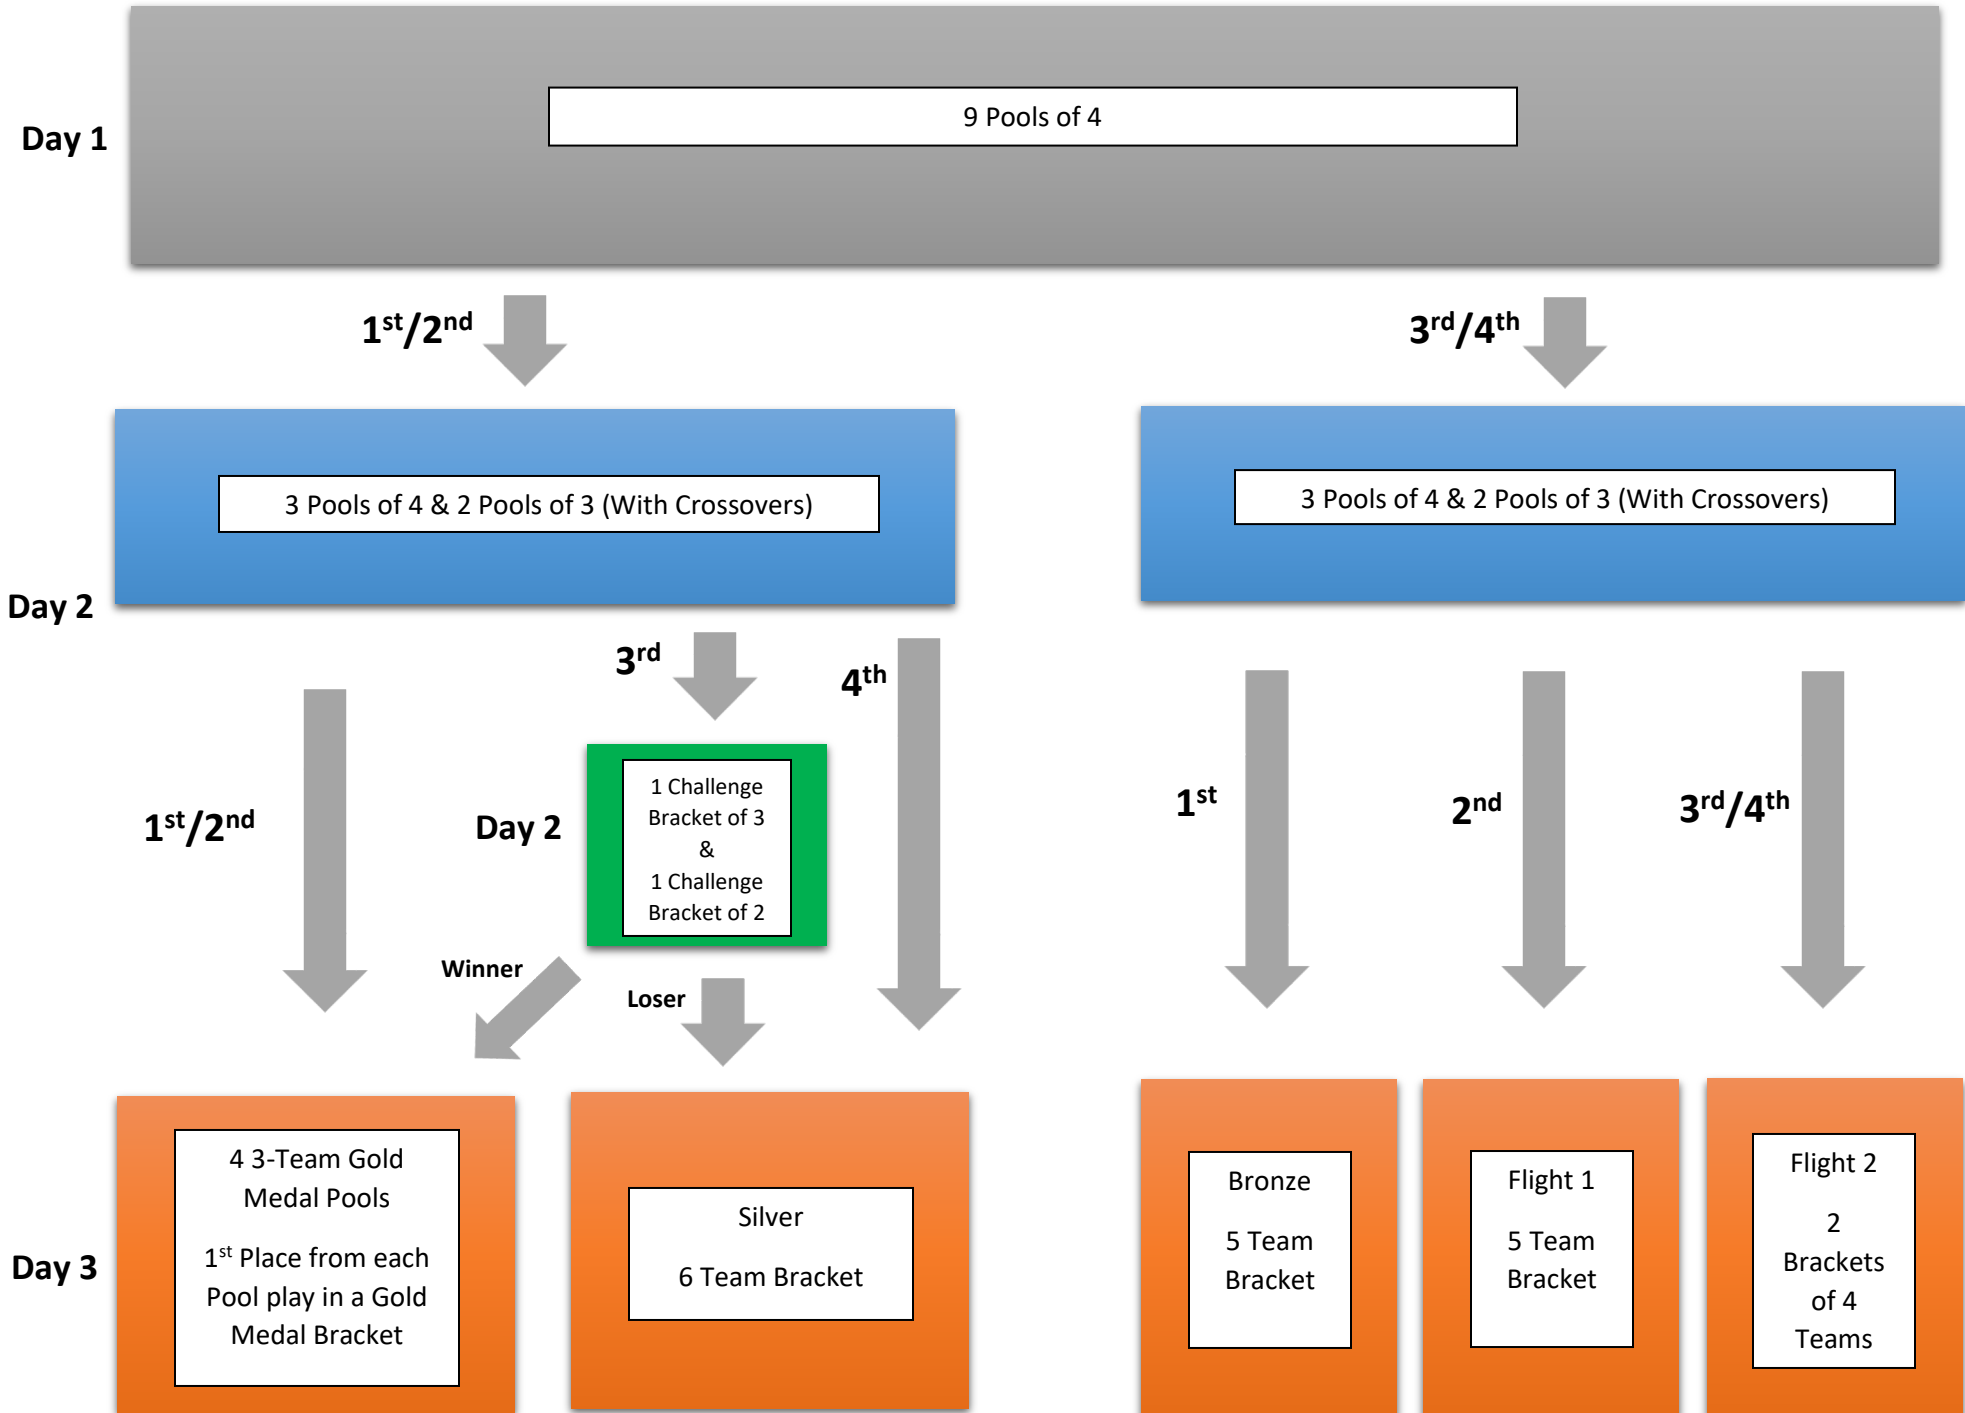

36 Team Open Flow Option 2 (3rds Play Challenge Bracket)