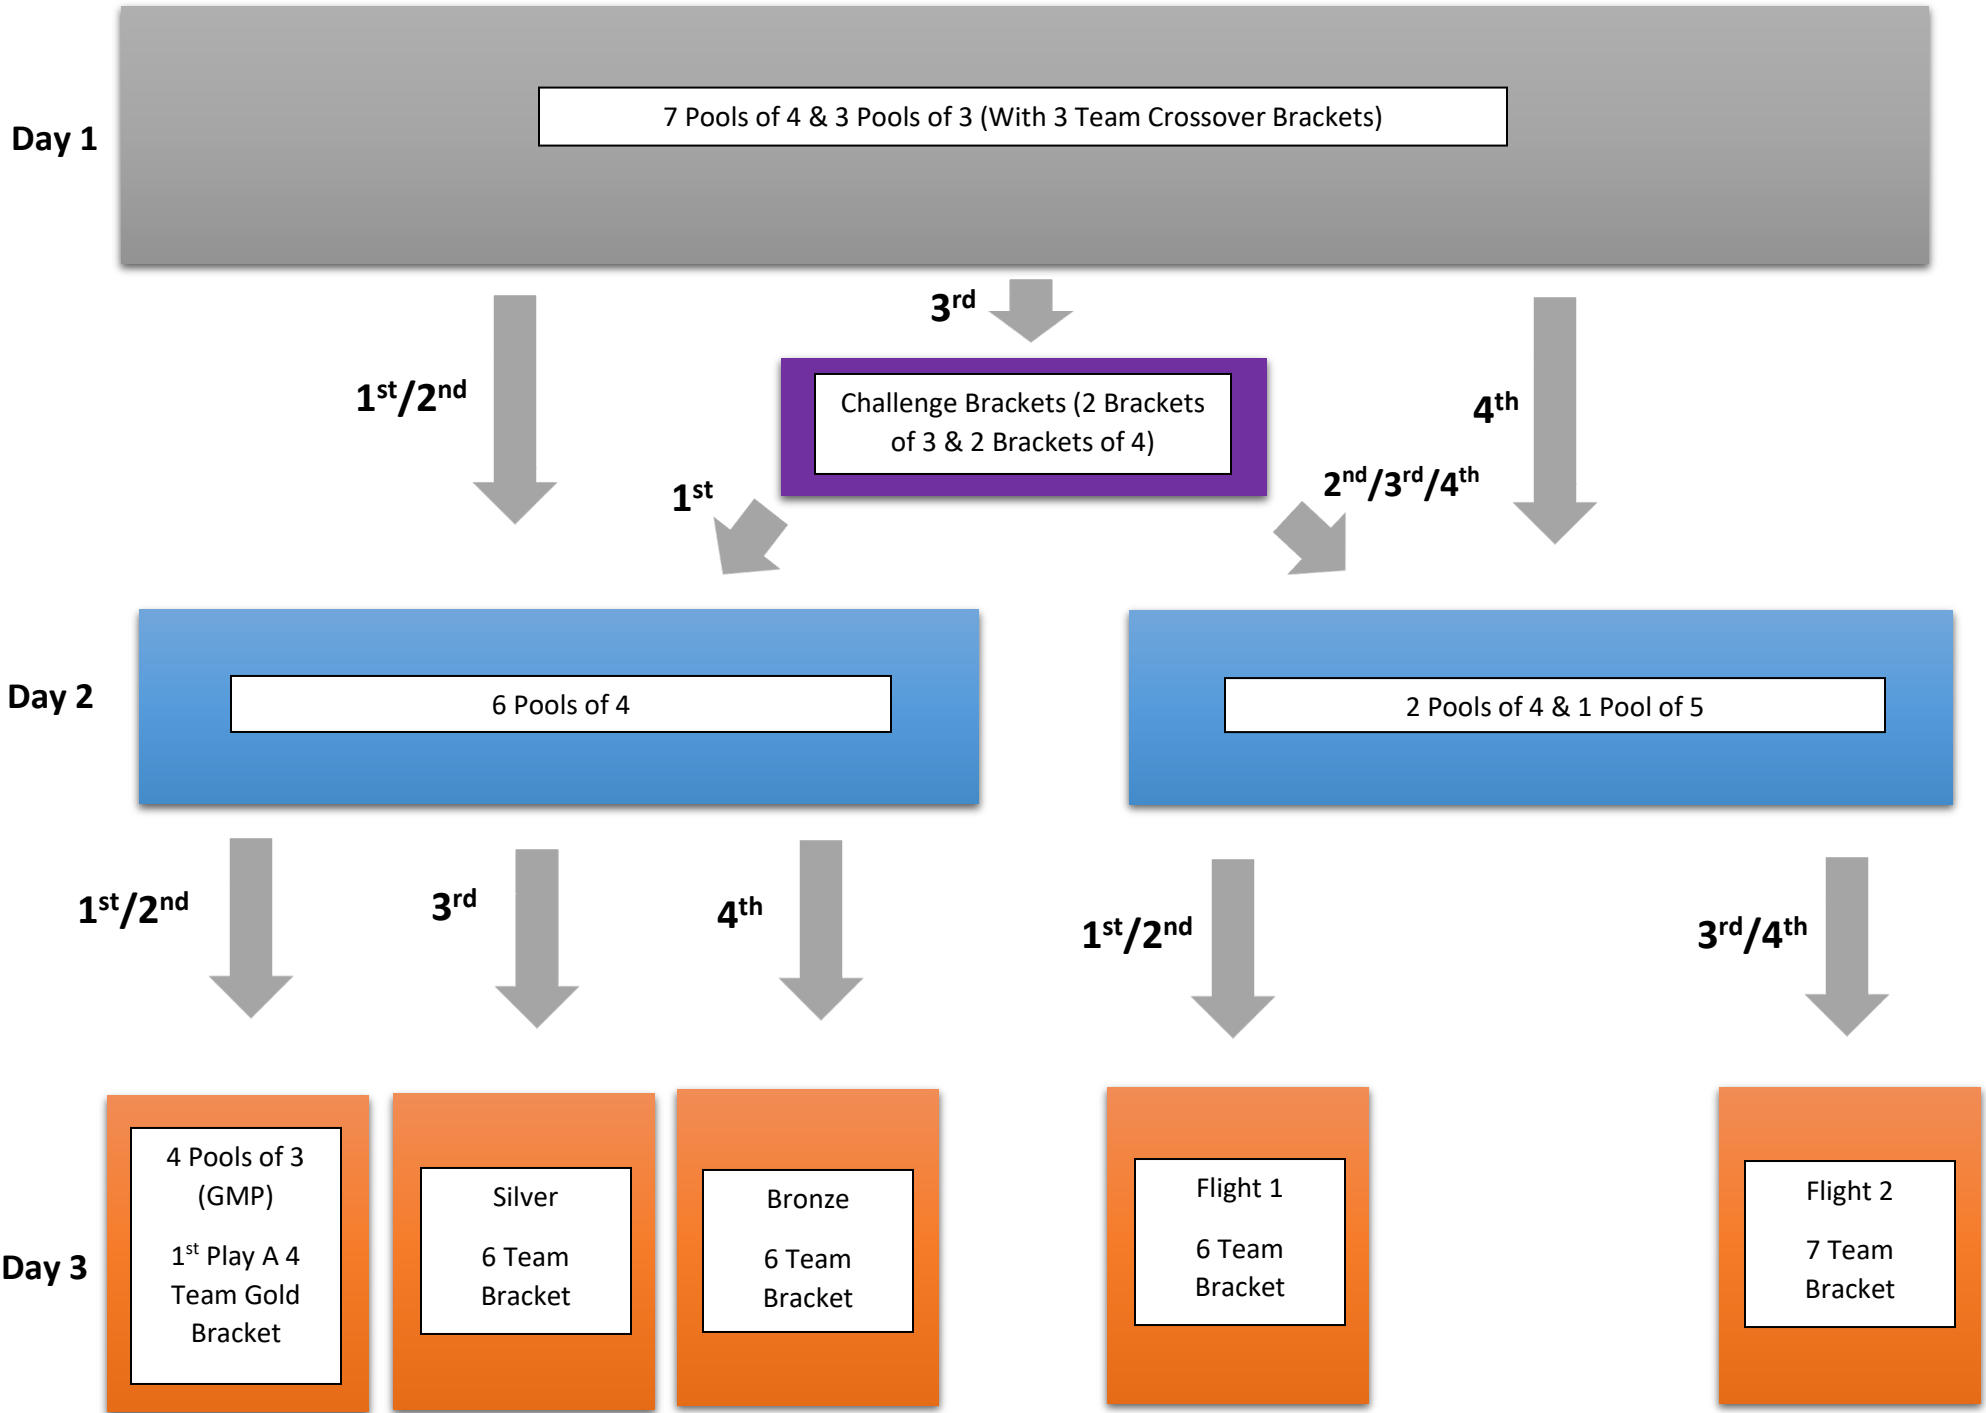

37 Team Open Flow