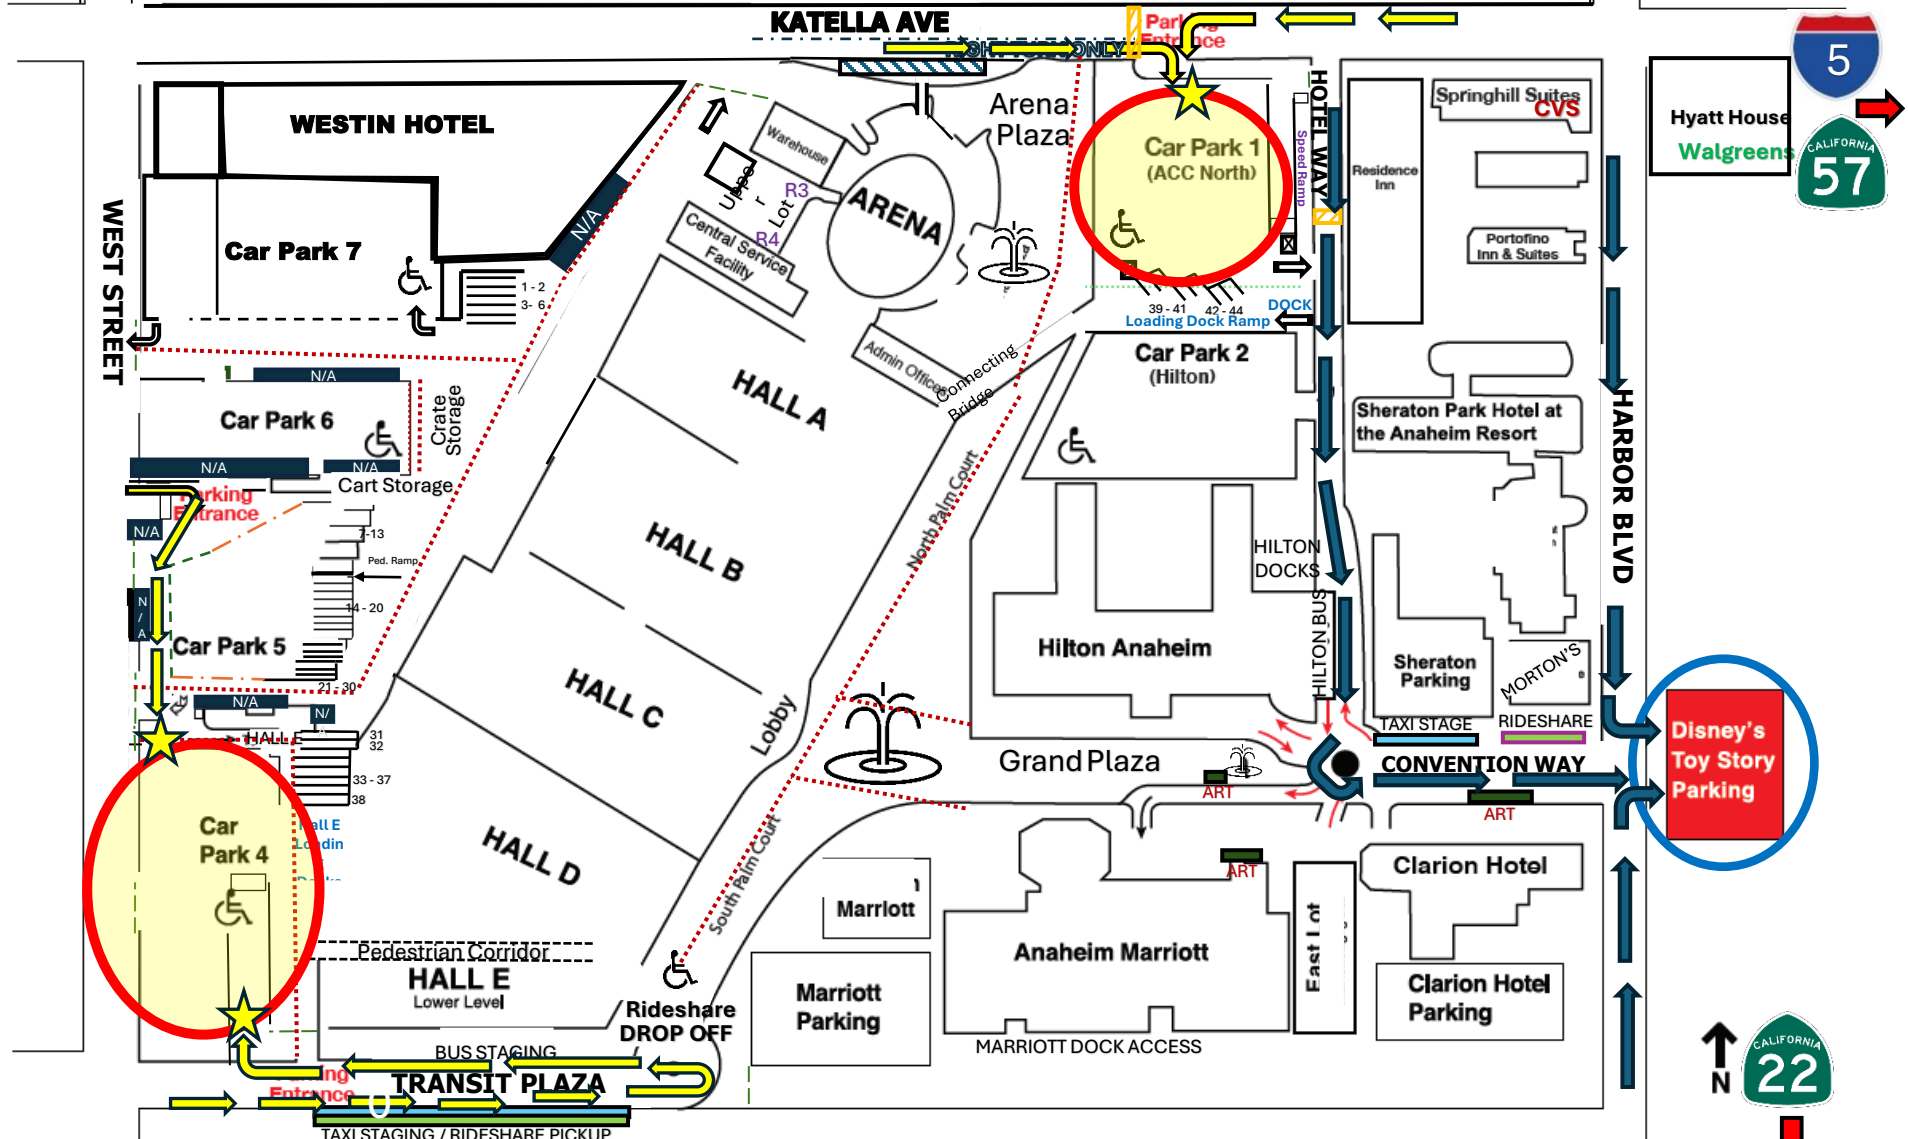

DLAND DRIVE

# ANAHEIM CONVENTION CENTER PARKING GUIDE MAP

DISNEY WAY

ACC Parking at  
The Shops at  
Anaheim  
Gardenwalk

Disney's  
Toy Story  
Parking

Updated 1/19/2023